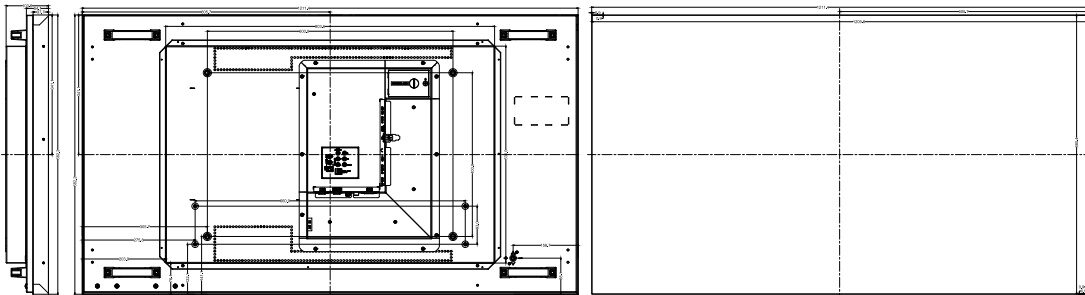

XNB

VW49X503B

VW55X703B

VW55X503B-6

RNB

VW55R503