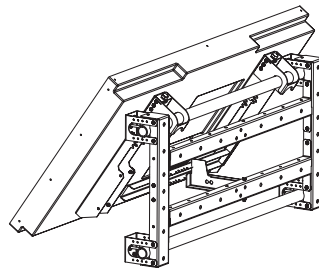

Longer Stability

Vestel VWs are able to tolerate longer hours of operation, equipped with pixel-shifting feature to prevent a fixed image from sticking on the screen.

Wall Mount Option

Vestel presents the Wall Mount option for landscape usage. Vestel Wall mounts are able to move in all possible directions making it easy to place and align the bezels perfectly.