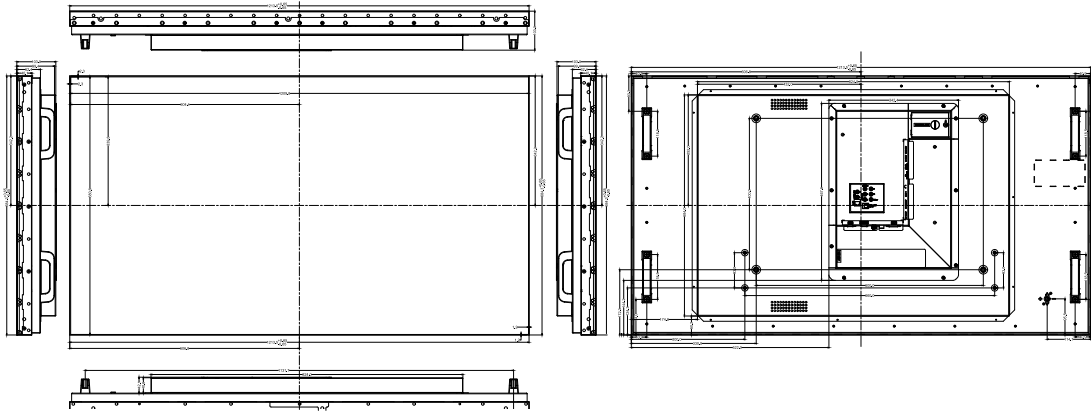

VW55SU503B