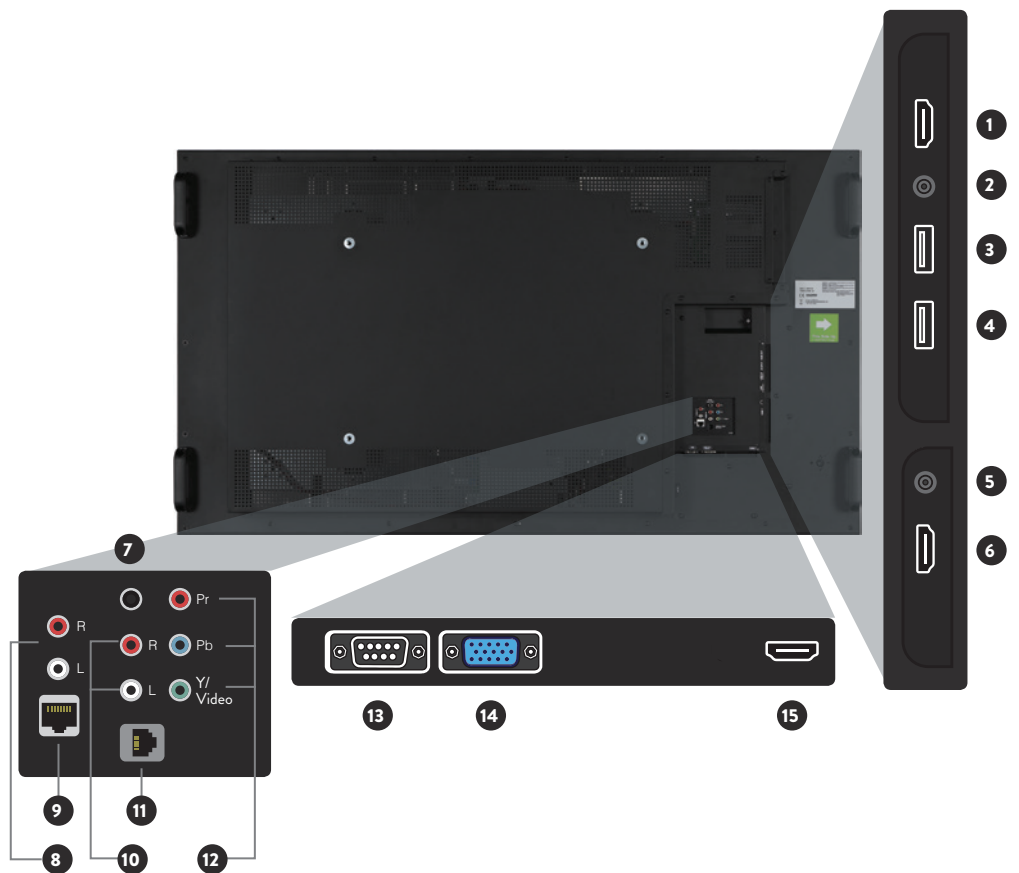

Remote Control

Any number of Vestel VWs can be remotely controlled over RS232 Loop configuration. This eases the installation of all VW displays by controlling and configuring the units via PC at the same time.

1. HDMI OUT
2. IR IN
3. USB 3.0
4. USB 2.0
5. HP
6. HDMI IN 1
7. SPDIF Coax OUT
8. AUDIO OUT L/R
9. RJ45
10. AUDIO IN L/R
11. RJ12 for Service
12. YPbPr
13. DSUB9-RS232
14. VGA
15. HDMI IN 2