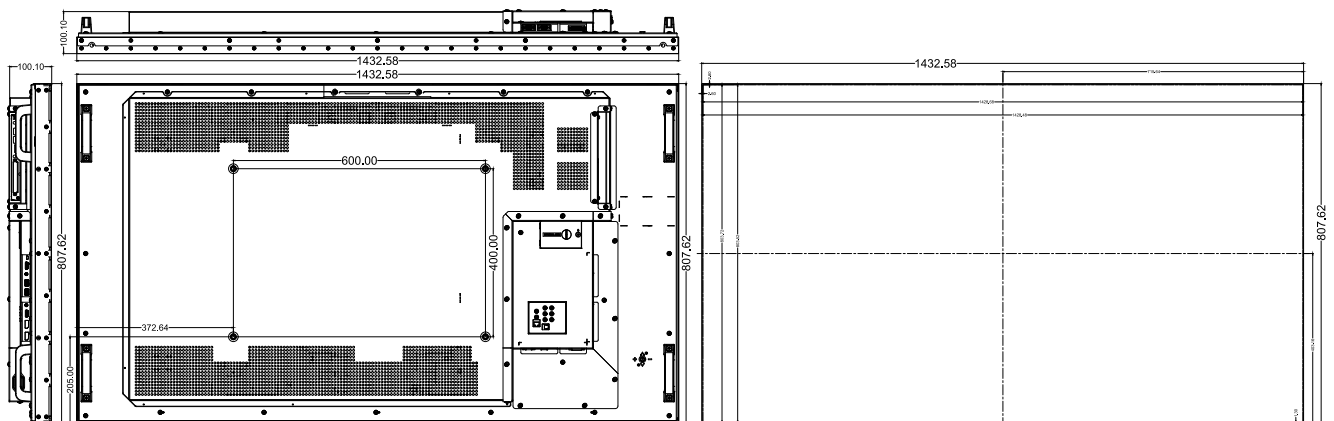

VW65SU703 3.9