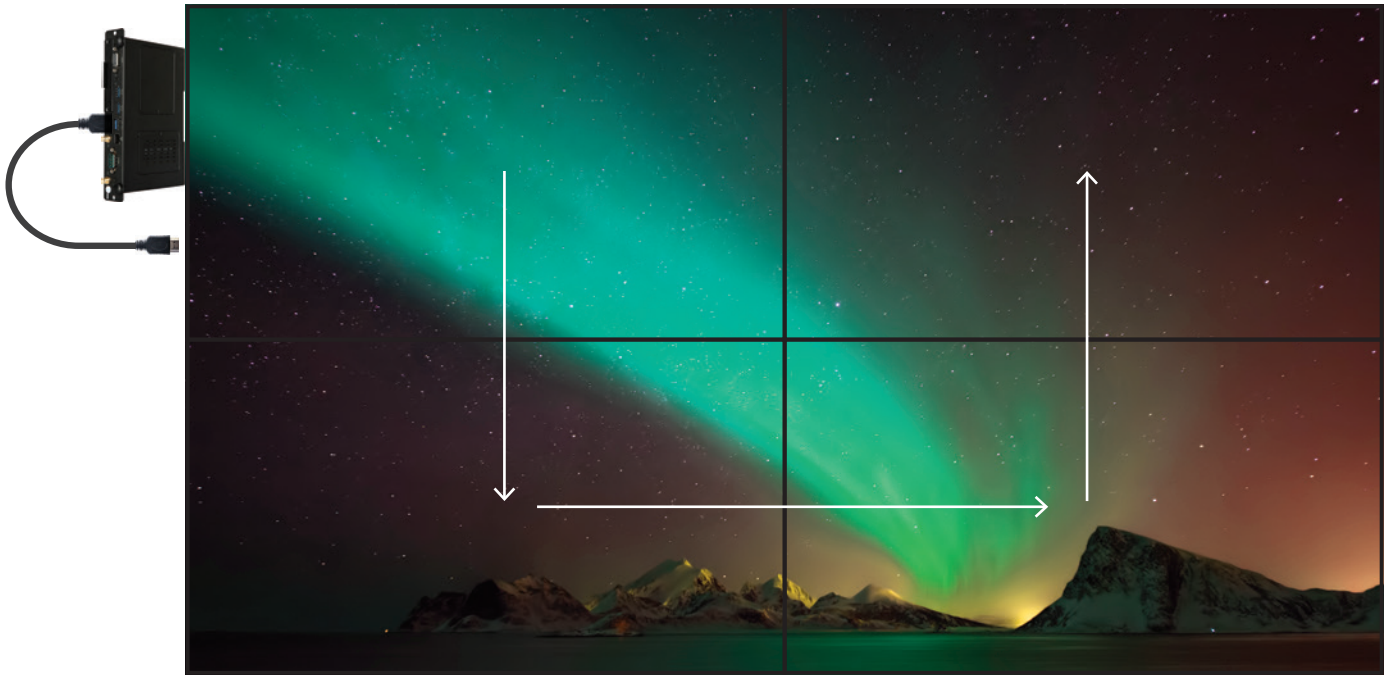

Real Ultra HD Resolution

With our videowall products you can get real UHD resolution in two by two or bigger screens. Although resolution of each panel is FHD, our videowalls have the capability of using UHD signals. With this feature each panel gets corresponding image without any scaling and display real UHD image with extraordinary quality.

Conventional 400 nit FHD 700 nit

Great Picture with Different Brightness Option

Create a seamless and striking visual experience with our Video Wall displays. Offering 500-700 Nit options, our monitors can display your content in picture perfect resolution, whatever the lighting conditions.

Landscape and Portrait Mode

Our Video Walls can be displayed in either landscape or portrait mode. Vestel's 24/7 professional displays not only allow for installation in portrait mode, but also for additional display protection. The displays' Pixel Shifting feature reduces the risk of any on-screen imagery sticking.

Ultra / Extra / Razor Narrow Bezel

Reducing the gap between each display area. Vestel's designs help to create a seamless overall on-screen image with 3,5 mm, 1,5 mm and less than 1mm, almost seamless, bezel to bezel gaps.