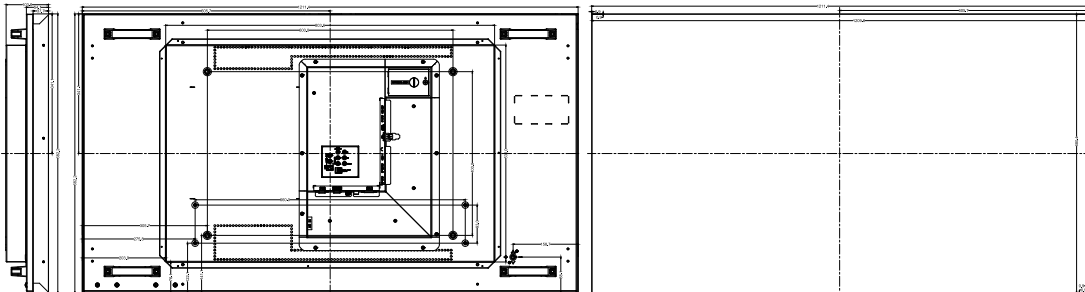

VW55X503B-6