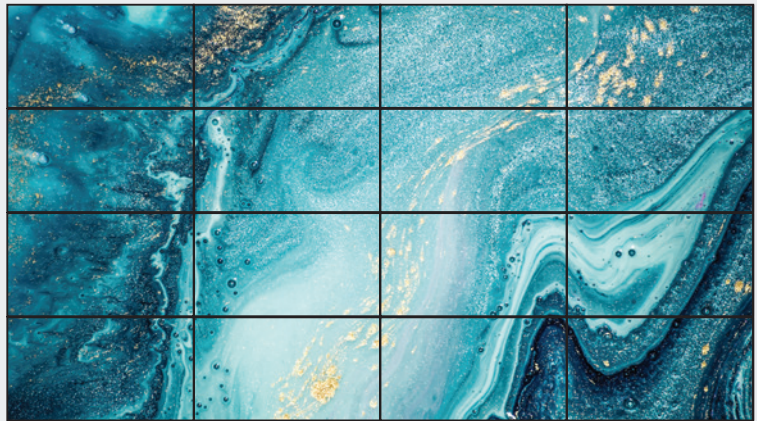

Video Wall VW Series

49" / 55" / 65"

Resolution:

49" / 55": 1920x1080 (FHD)

65": 3840x2160 (UHD)

Brightness: 500 / 700 cd/m²

Operation: 24/7

Bezel to bezel: 3,5 / 1,8 / Less Than 1 mm

Interface: HDMI 2.0 / VGA / USB / RS232 / RJ45 /

RJ12 / IR / HP / Audio

Create a powerful visual experience with our videowalls. Illustrating video content more smoothly and with the least amount of visual interference.