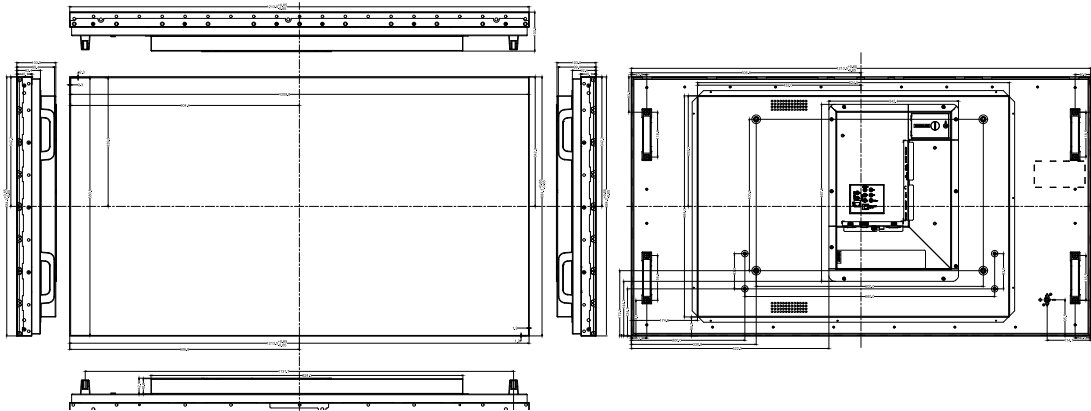

VW55SU703B