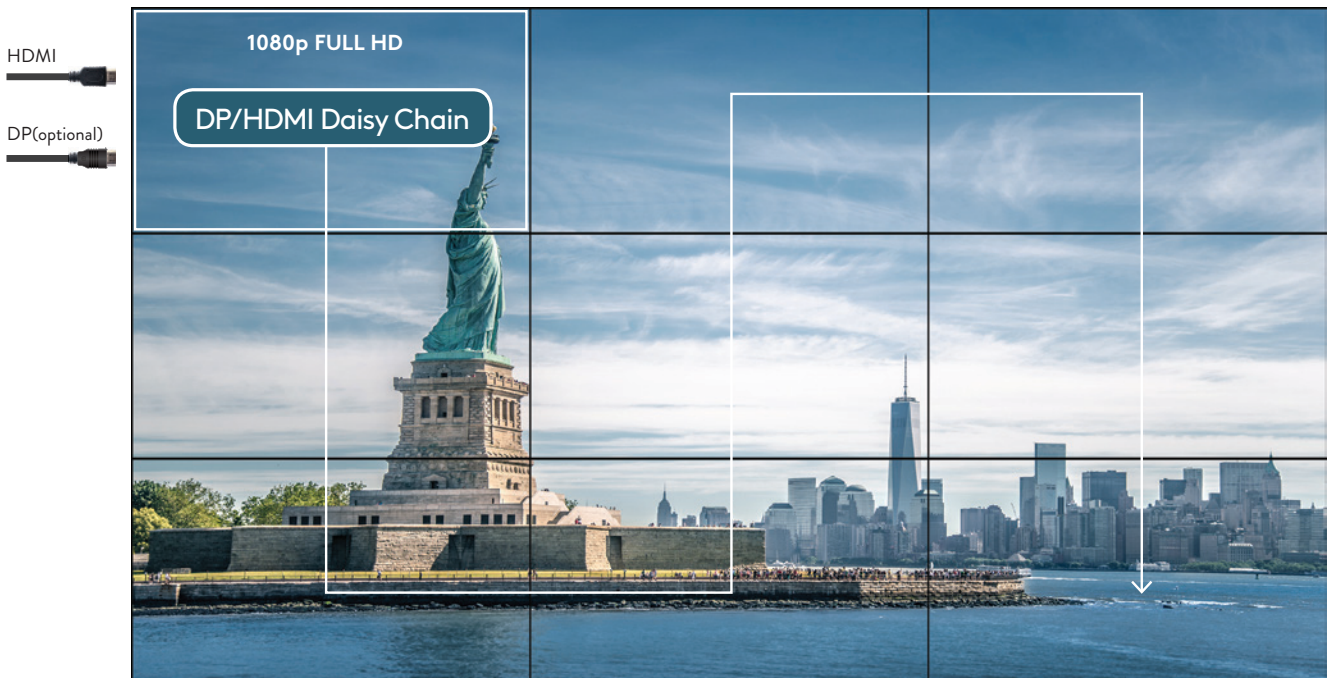

Daisy Chain with Display Port or HDMI Option

Reduce cost and maximize video quality with Vestel's Video Wall displays, using Display Port 1.2a-enabled or HDMI 2.0 screens, Vestel offers a daisy chain solution that cuts the cost of installation, cabling and maintenance. This daisychained monitor set up also ensures a more immersive viewing experience.