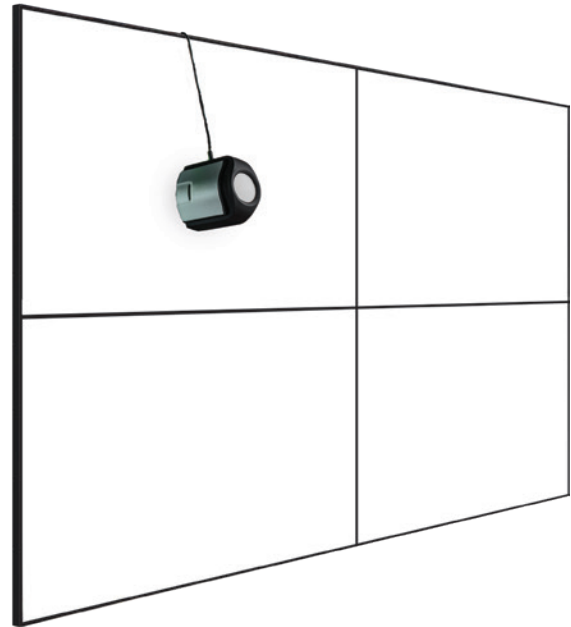

White color Calibration

For managing color uniformity with highest performance, color calibration has been made available for on-site maintenance. This results in the most clear color and minimized color distortion.

Higher Visibility

Vestel panels come with anti-reflective treatment to decrease glare under strong light exposure. Aside from glare protection, 700 Nits VWs ensure higher-visibility even under direct sun light.

Longer Stability

Vestel VWs are able to tolerate longer hours of operation, equipped with pixel-shifting feature to prevent a fixed image from sticking on the screen.