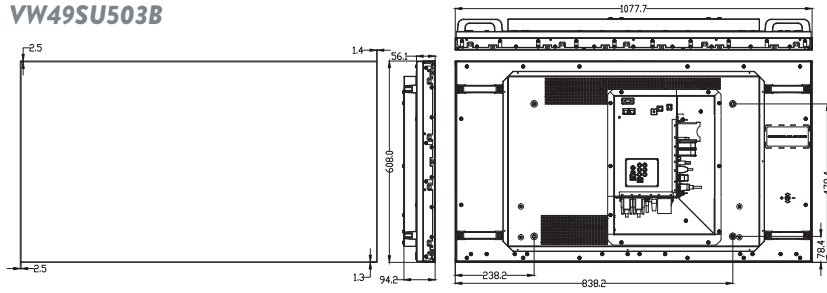

UNB

VW49SU503B