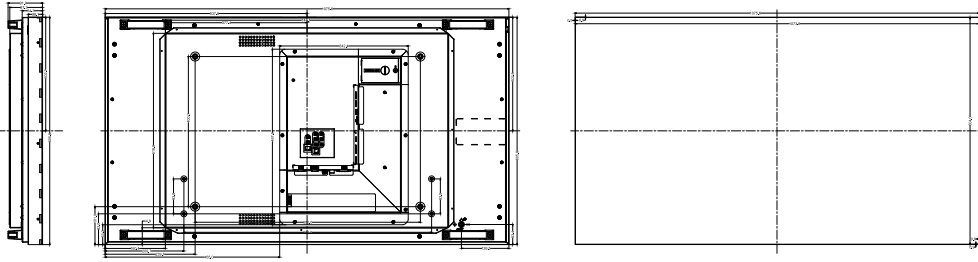

XNB

VW49X503B