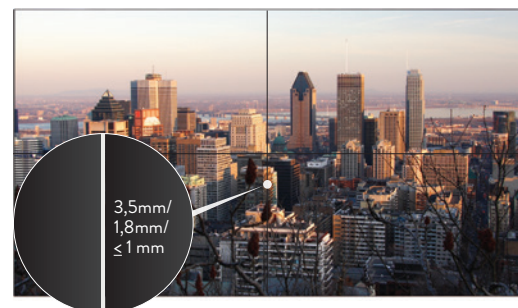

Real Ultra HD Resolution

With our videowall products you can get real UHD resolution in two by two or bigger screens. Although resolution of each panel is FHD, our videowalls have the capability of using UHD signals. With this feature each panel gets corresponding image without any scaling and display real UHD image with extraordinary quality.

Conventional 400 nit FHD 700 nit

Great Picture with Different Brightness Option

Create a seamless and striking visual experience with our Video Wall displays. Offering 500-700 Nit options, our monitors can display your content in picture perfect resolution, whatever the lighting conditions.

Landscape and Portrait Mode

Our Video Walls can be displayed in either landscape or portrait mode. Vestel's 24/7 professional displays not only allow for installation in portrait mode, but also for additional display protection. The displays' Pixel Shifting feature reduces the risk of any on-screen imagery sticking.

IPS Reliability

Vestel IPS displays present the most clear image in both landscape and portrait orientation without any image distortion. IPS also provides 178° ultra-wide viewing angle, displaying the most accurate image quality.