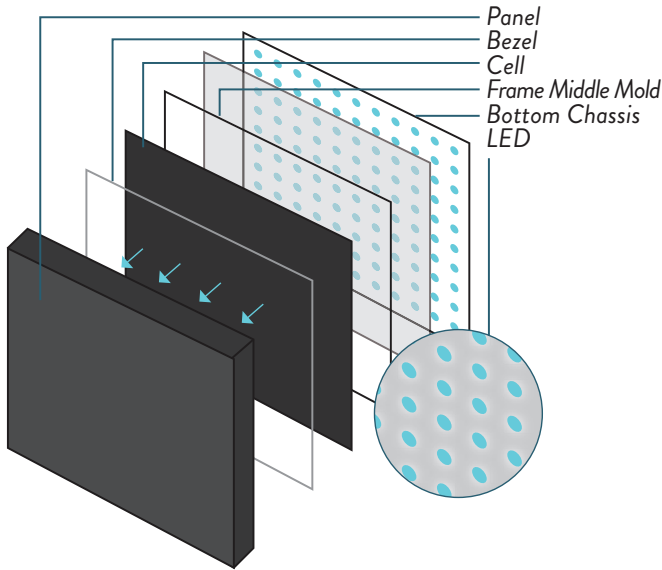

Landscape and Portrait Mode

Our Video Walls can be displayed in either landscape or portrait mode. Vestel's 24/7 professional displays not only allow for installation in portrait mode, but also for additional display protection. The displays' Pixel Shifting feature reduces the risk of any on-screen imagery sticking.

Ultra / Extra / Razor Narrow Bezel

Reducing the gap between each display area. Vestel's designs help to create a seamless overall on-screen image with 3,5 mm, 1,5 mm and less than 1mm, almost seamless, bezel to bezel gaps.

OPS Compatibility

Vestels 65" UNB Videowall is one of the first UHD videowall in market. This product also have OPS slot. With OPS slot you no longer need another mediaplayer, you can easily connect to OPS's HDMI output for making daisy chaining between your screens.

Daisy Chain with Display Port or HDMI Option

Reduce cost and maximize video quality with Vestel's Video Wall displays, using Display Port 1.2a-enabled or HDMI 2.0 screens, Vestel offers a daisy chain solution that cuts the cost of installation, cabling and maintenance. This daisychained monitor set up also ensures a more immersive viewing experience.