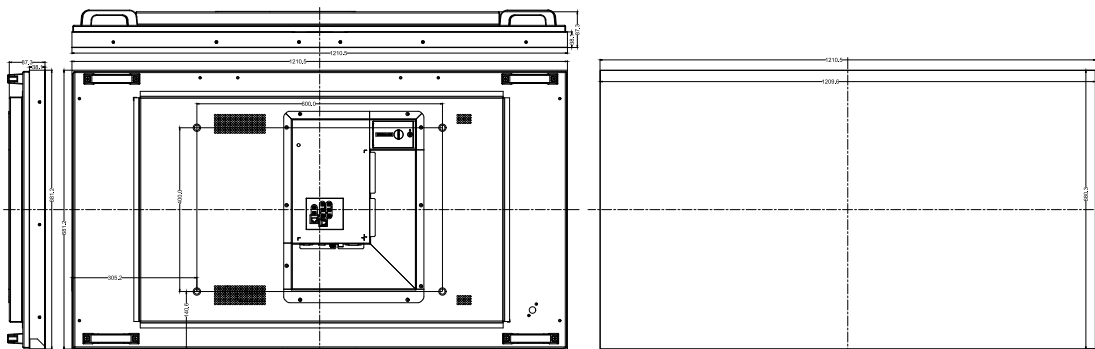

RNB

VW55R503